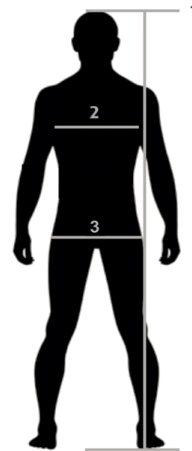

Your BP[®] ordersize for tops.

BP[®] Men sizes [♂]

Please choose like the example, depending on your body height and your body measurements the matching BP order size.

This is how you measure correctly:

- 1| Height Measure from the top of the head to the floor
- 2| Chest size Measure around the fullest part of the chest
- 3| Hip size Measure around the fullest part of the hips

Comparative size for your orientation	XS	S	M	L	XL	2XL	3XL	4XL	5XL
---------------------------------------	----	---	---	---	----	-----	-----	-----	-----

BP Size	REGULAR (n)	BP Size	40/42	44/46	48/50	52/54	56/58	60/62	64/66	68/70	72/74
		1. Height	163-172	168-177	172-182	178-186	182-190	186-192	186-192	186-192	186-192
		2. Chest size	78-85	86-93	94-101	102-109	110-117	118-125	126-133	134-141	142-149
		3. Hip size	84-91	92-99	100-107	108-115	116-121	122-127	128-133	134-139	140-145